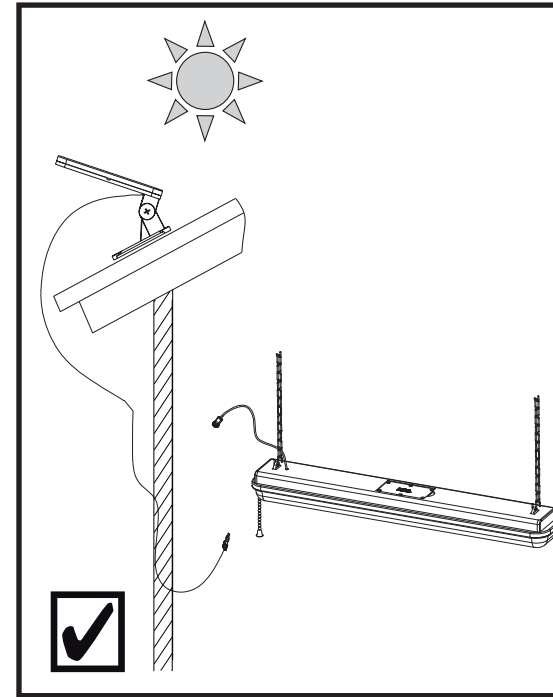

* NON-replaceable

LUXFORM

LIGHTING

Solar Mendoza shedlight with separate solar panel

ON/OFF switch

Pull:

- 1. Low output 600 Lumen** Illuminated time is 120 minutes with a fully charged battery.
- 2. High output 1000 Lumen** Illuminated time is 60 minutes with a fully charged battery.
- 3. OFF**