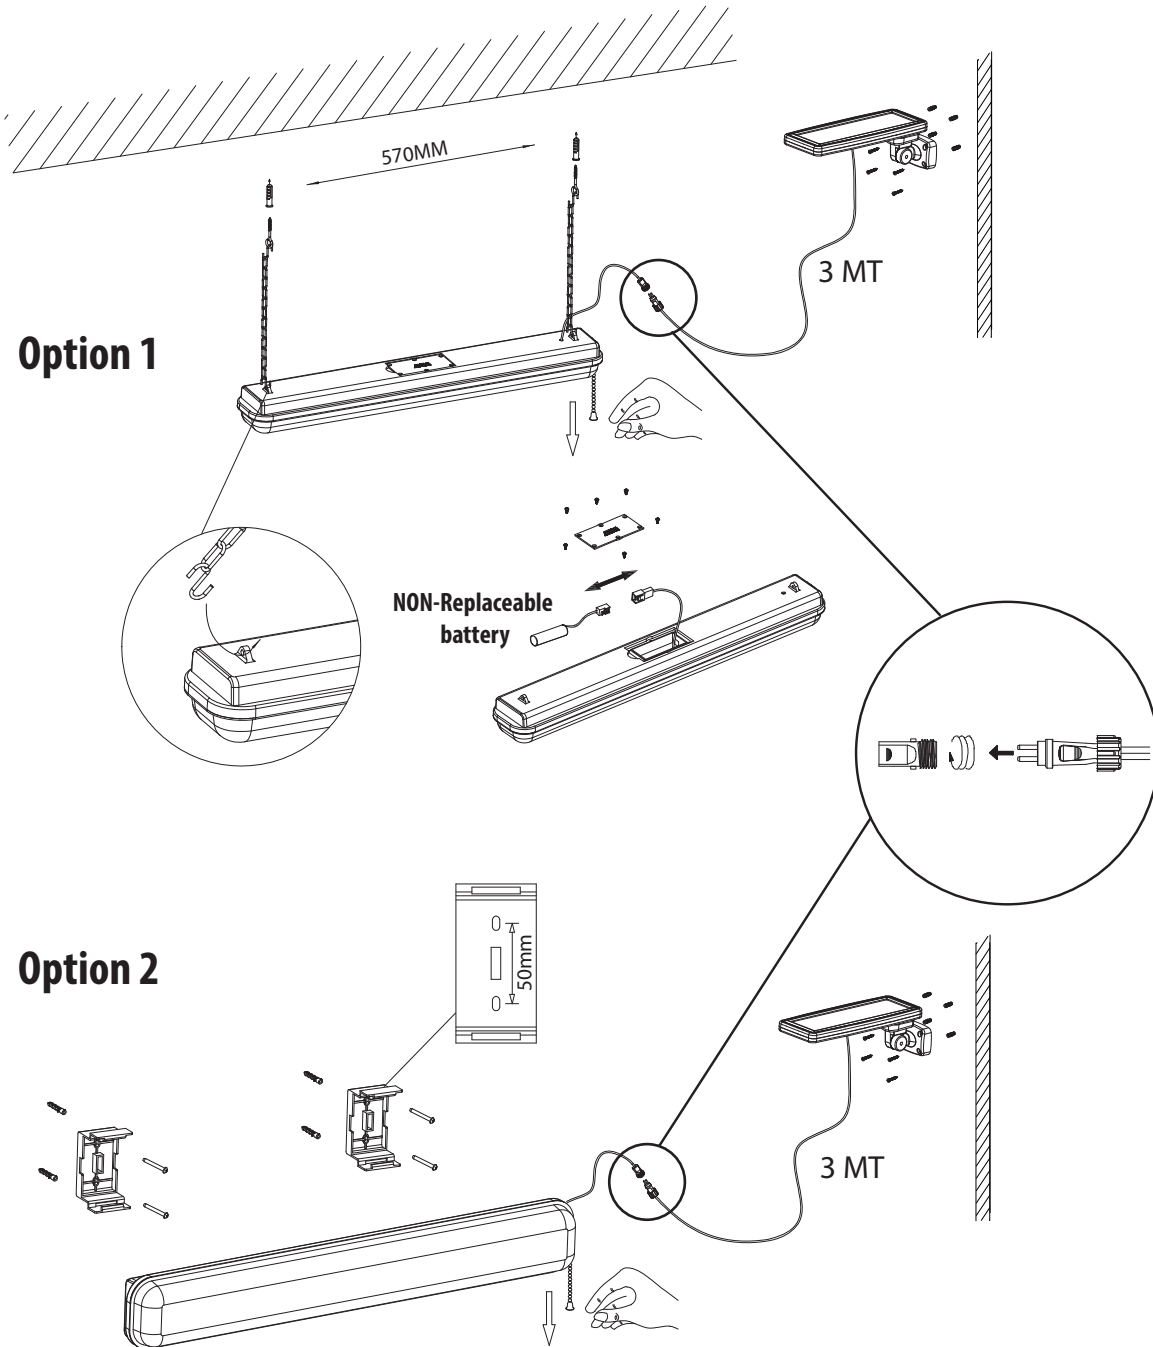

* NON-replaceable

LUXFORM

LIGHTING

Solar Mendoza shedlight with separate solar panel

ON/OFF switch

Pull:

- 1. Low output 600 Lumen** Illuminated time is 120 minutes with a fully charged battery.
- 2. High output 1000 Lumen** Illuminated time is 60 minutes with a fully charged battery.
- 3. OFF**

- ⚓ 8x ⚓ 10x 🔩 2x ⚙️ 4x
 🔩 2x 🔩 2x
- INCLUDED**